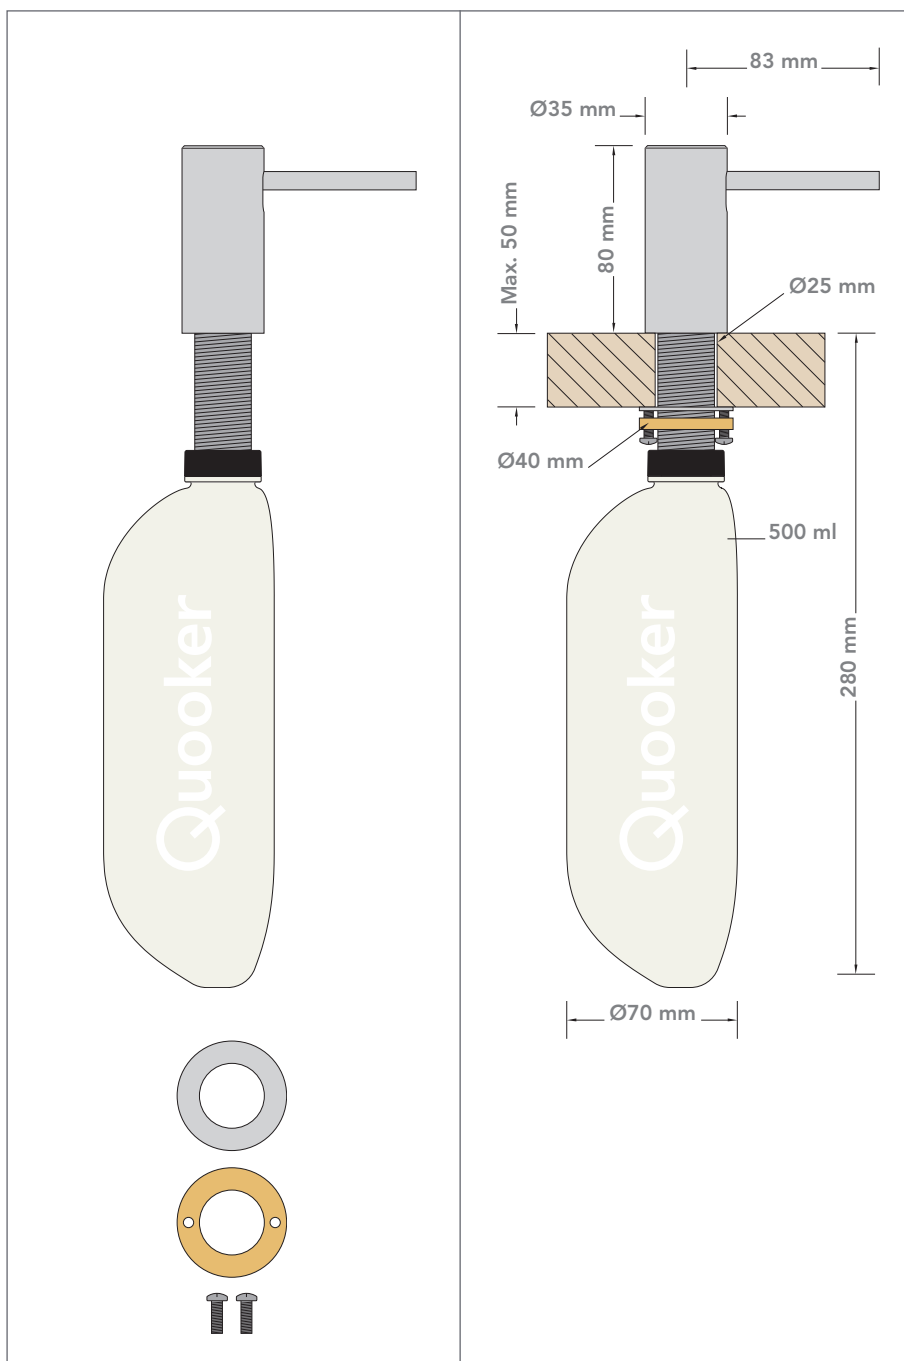

Installation guide Nordic soap dispenser

Contents and dimensions

Installation and filling

www.quooker.com