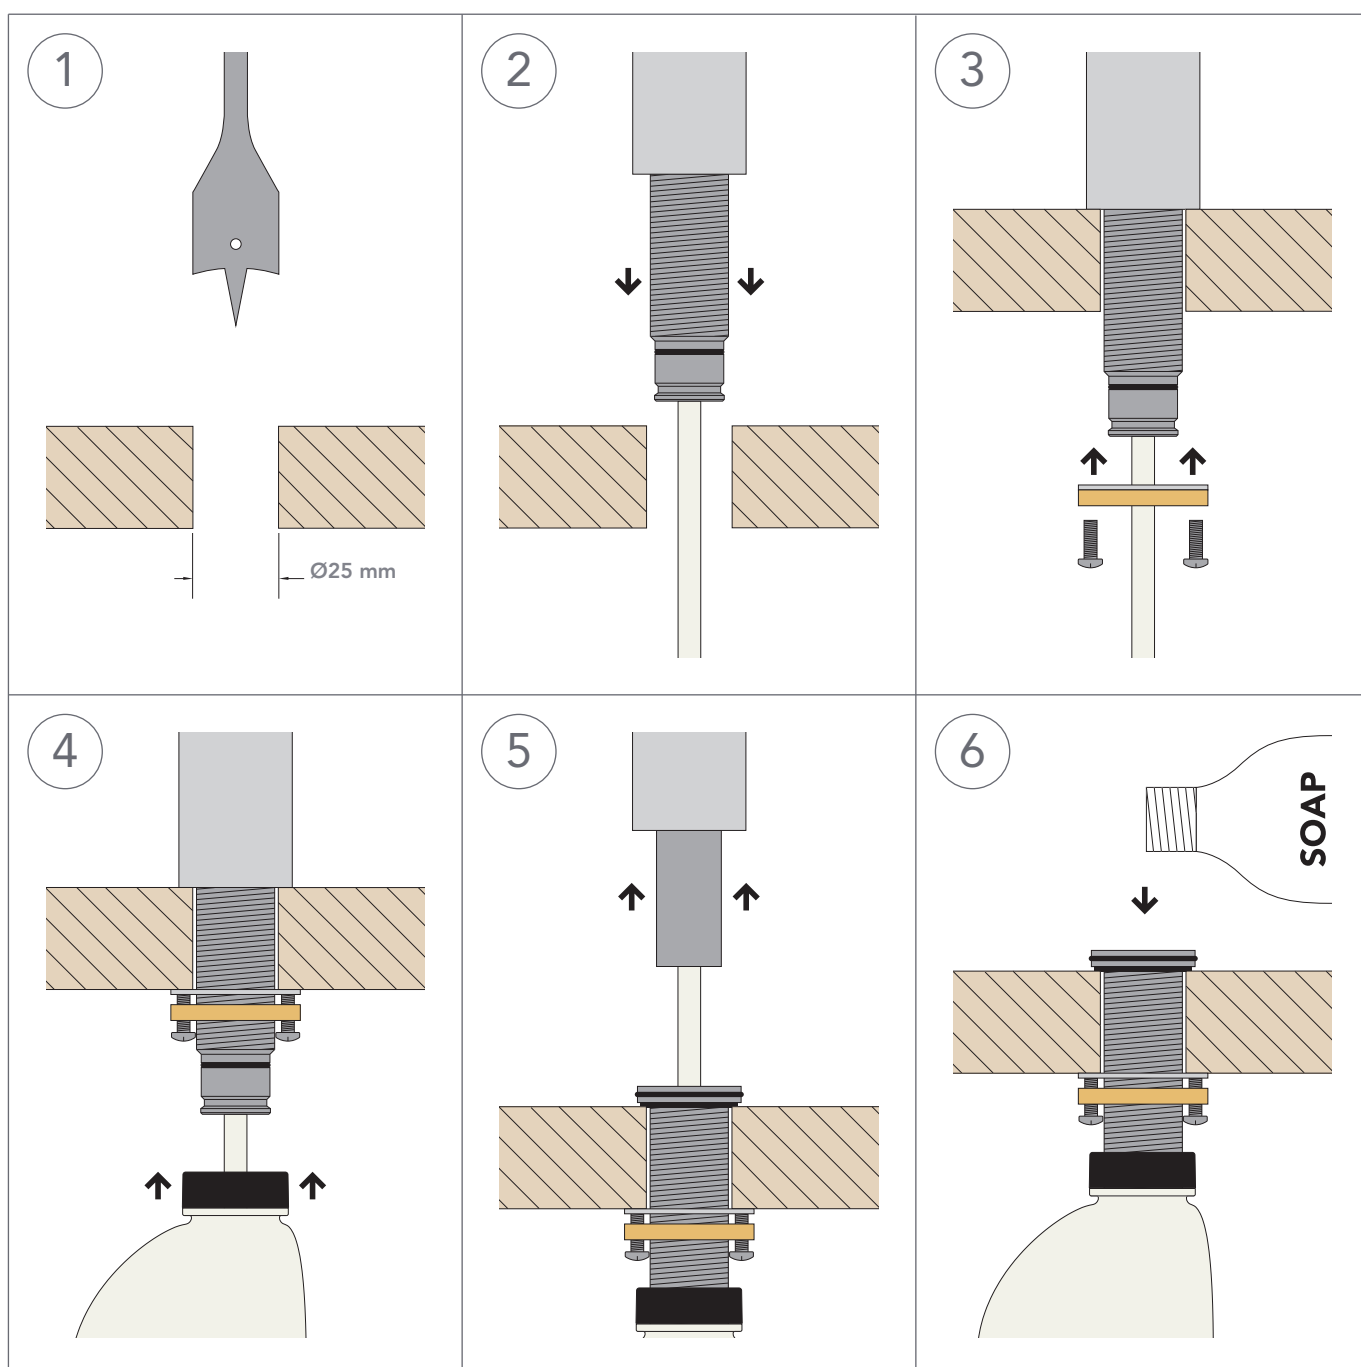

Installation guide Nordic soap dispenser

Contents and dimensions

Installation and filling

www.quooker.com