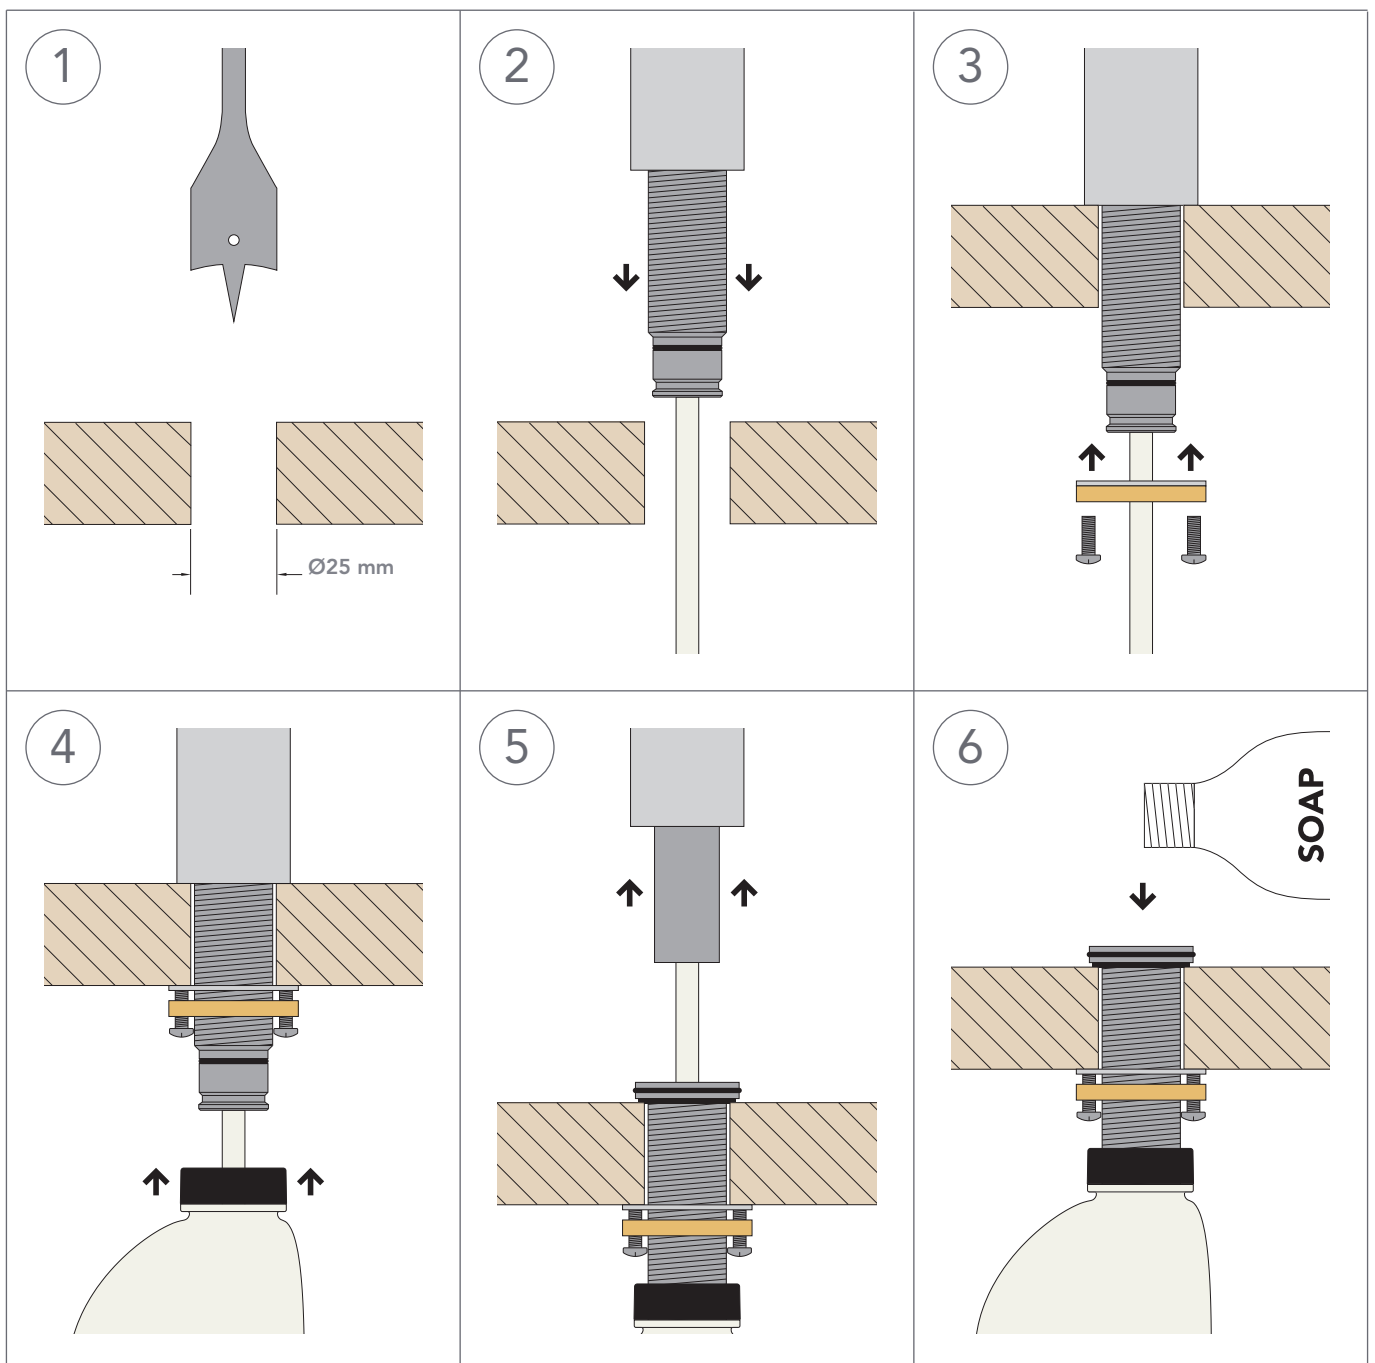

Installation guide Nordic soap dispenser

Contents and dimensions

Installation and filling

www.quooker.com