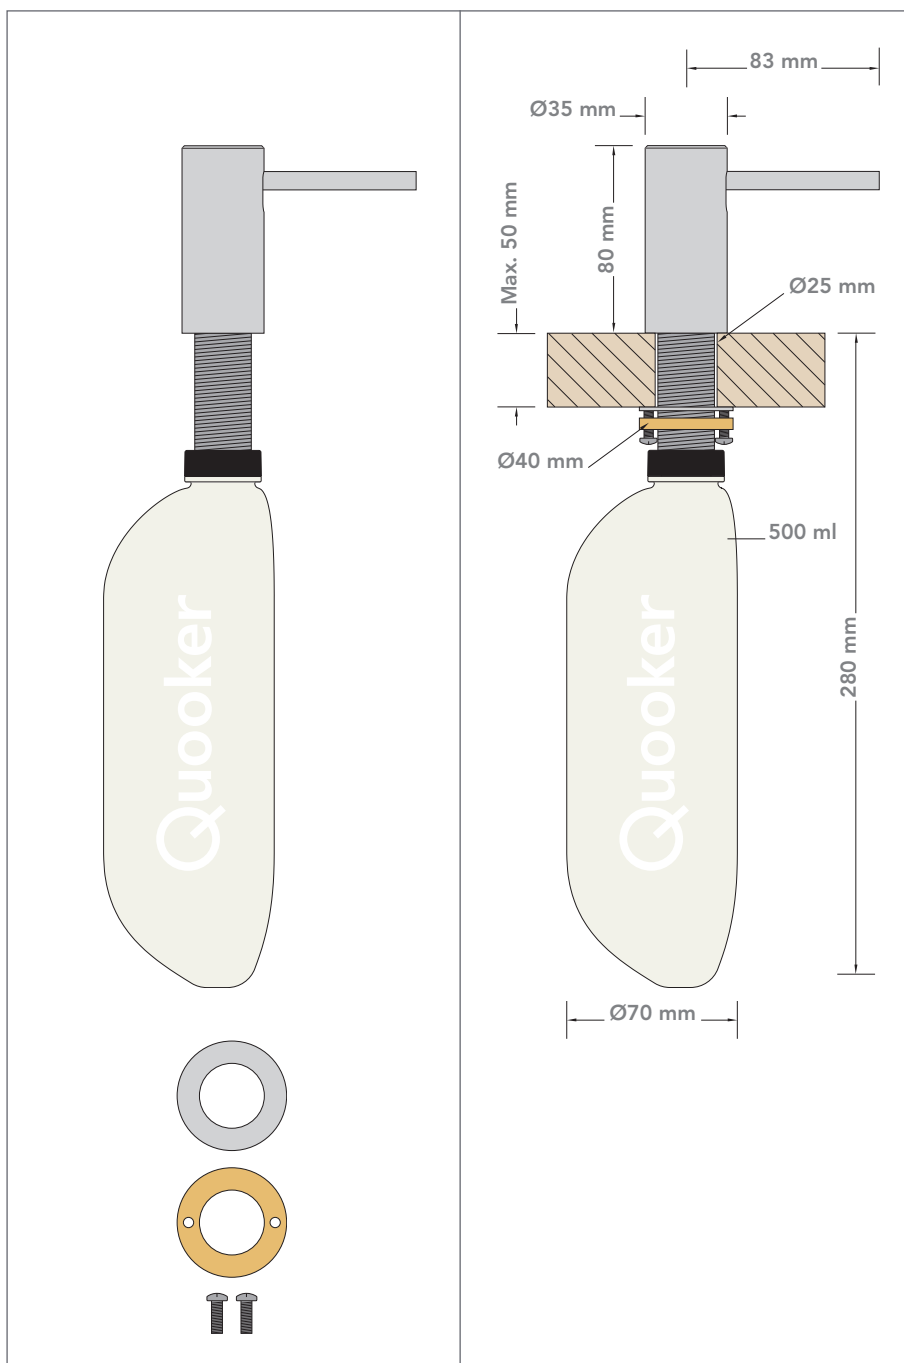

Installation guide Nordic soap dispenser

Contents and dimensions

Installation and filling

www.quooker.com